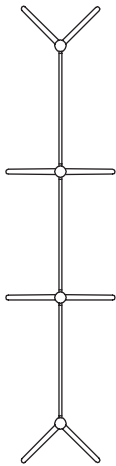

EXO Base 4

CONFERENCE & MEETING TABLES

specifications

Table Height 720mm from top to floor with a 33 mm thick top

Dimensions Base 4 is suitable for 900 - 1200mm width tabletops
Length of top to specification
For larger tops use an alternative EXO base

Glides Adjustable – fitted to each leg

Finish Legs - Polished Pressure Die Cast Aluminium
Column - Black Satin Powdercoat
Cross Rail - Black Satin Powdercoat

contact details

For further assistance please contact
eddings + associates