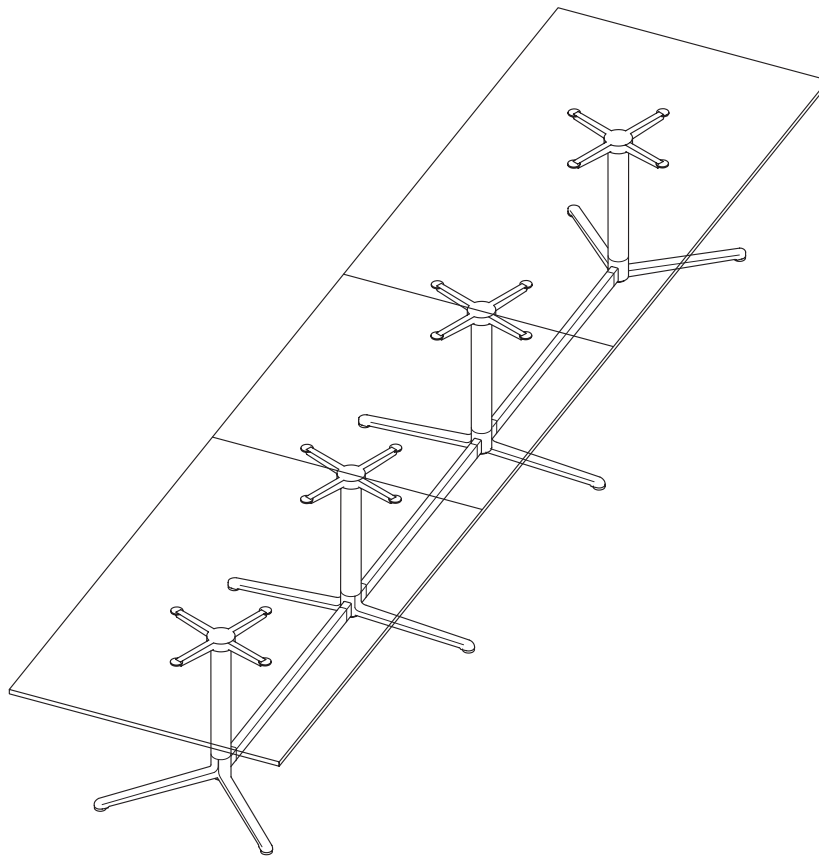

EXO Base 4

CONFERENCE & MEETING TABLES

specifications

Table Height 720mm from top to floor with a 33 mm thick top

Dimensions Base 4 is suitable for 900 - 1200mm width tabletops
Length of top to specification
For larger tops use an alternative EXO base

Glides Adjustable – fitted to each leg

Finish Legs - Polished Pressure Die Cast Aluminium
Column - Black Satin Powdercoat
Cross Rail - Black Satin Powdercoat

contact details

For further assistance please contact
eddings + associates